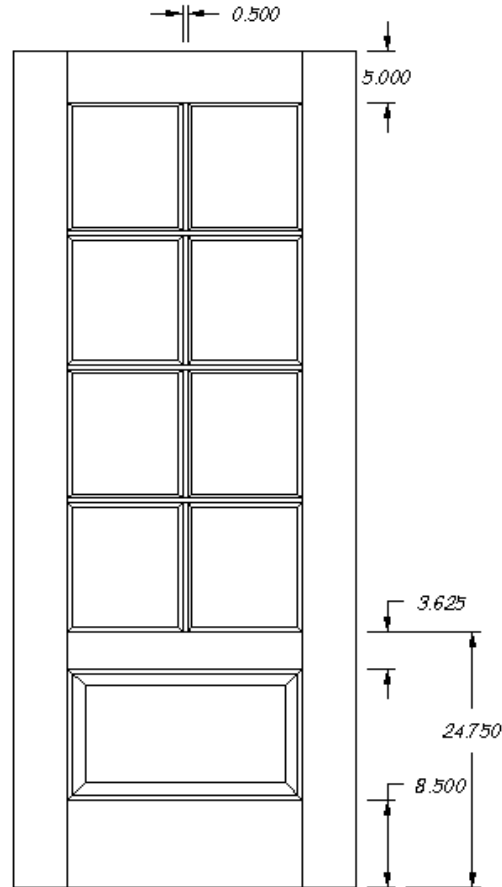

Doors of Distinction

AVAILABLE IN CLEAR TEMPERED, BEVELED, V-GROOVE,
WHITE HUE OPAQUE AND INSULATED.

K-3580