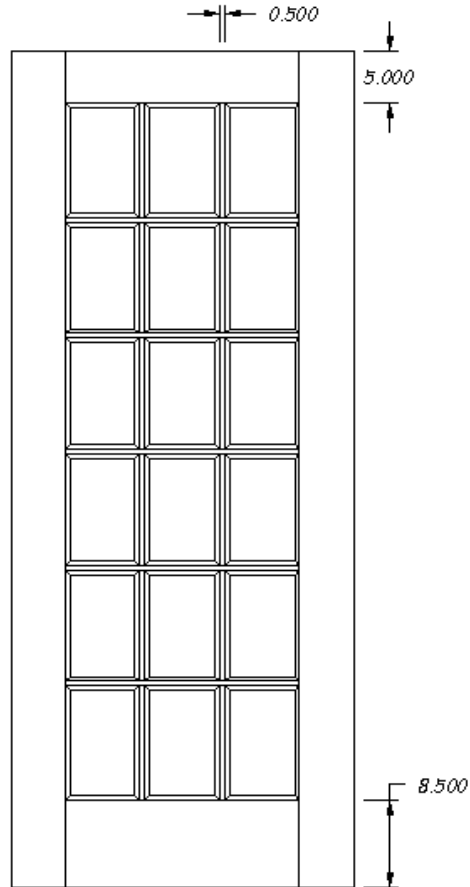

Doors of Distinction

AVAILABLE IN CLEAR TEMPERED, BEVELED, V-GROOVE,
WHITE HUE OPAQUE AND INSULATED.

K-3600