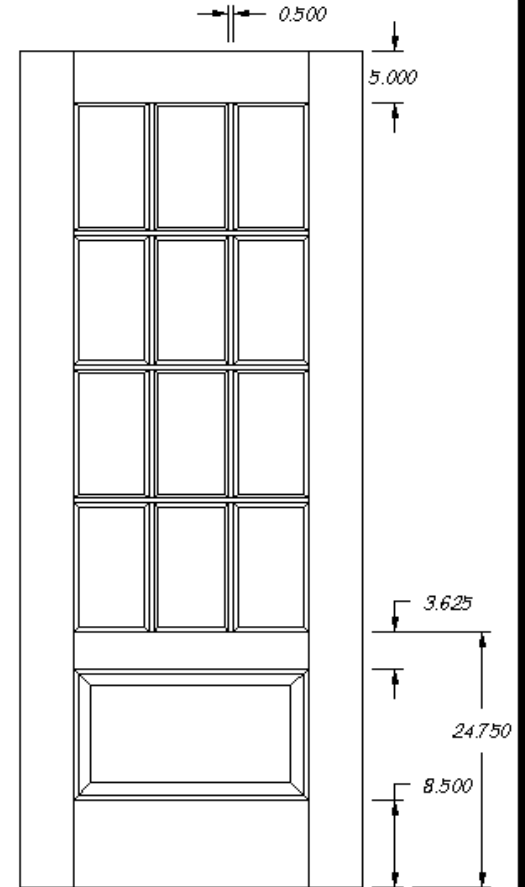

Doors of Distinction

AVAILABLE IN CLEAR TEMPERED, BEVELED, V-GROOVE,
WHITE HUE OPAQUE AND INSULATED.

K-3700