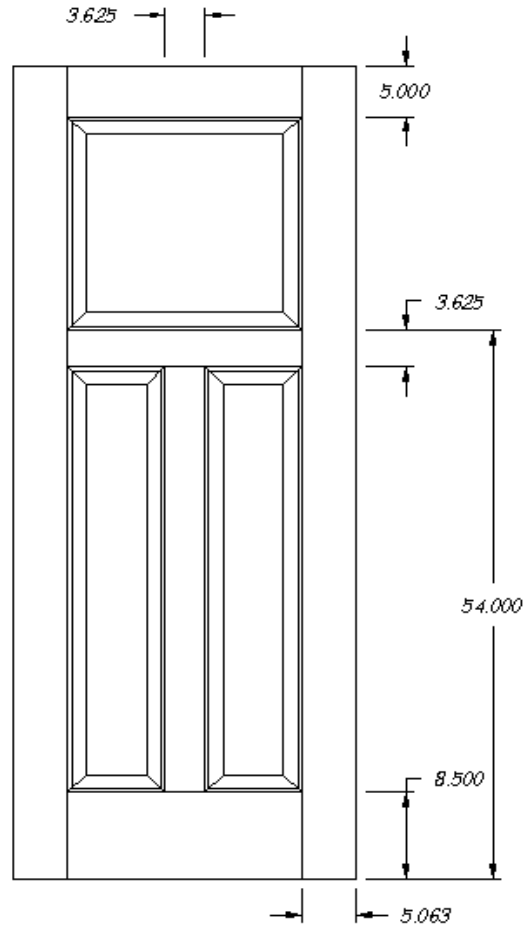

Doors of Distinction

ALL DOORS ARE ALSO AVAILABLE WITH FLAT PANELS OR GLASS.

K-5320

K-5410

FACTORY REQUIRES LOUVER OPENING TO END WITH 7/8" MEASUREMENT.
FACTORY RECOMMENDS ANTI-SAG BAR ON DOORS WIDER THAN 30",
INCLUDED ONLY IF REQUESTED.
(VENTING LOUVER SLATS)