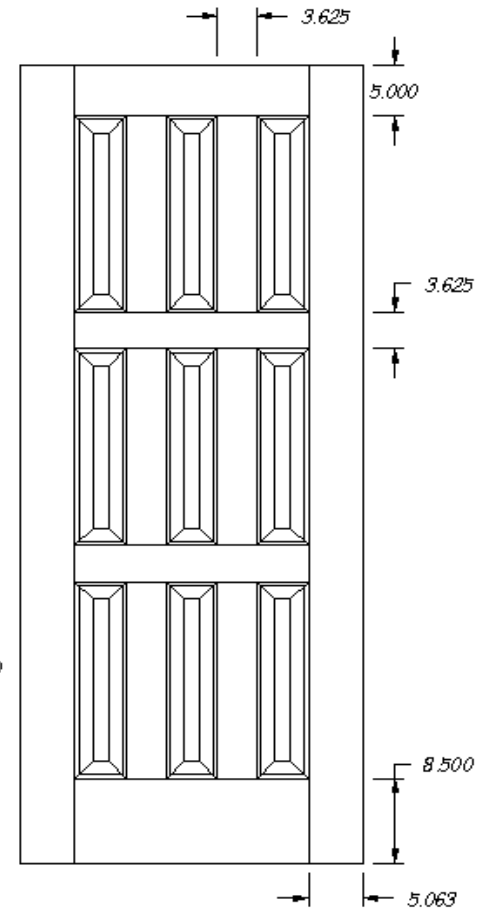

ALL DOORS ARE ALSO AVAILABLE WITH FLAT PANELS OR GLASS.

Doors of Distinction

K-3090