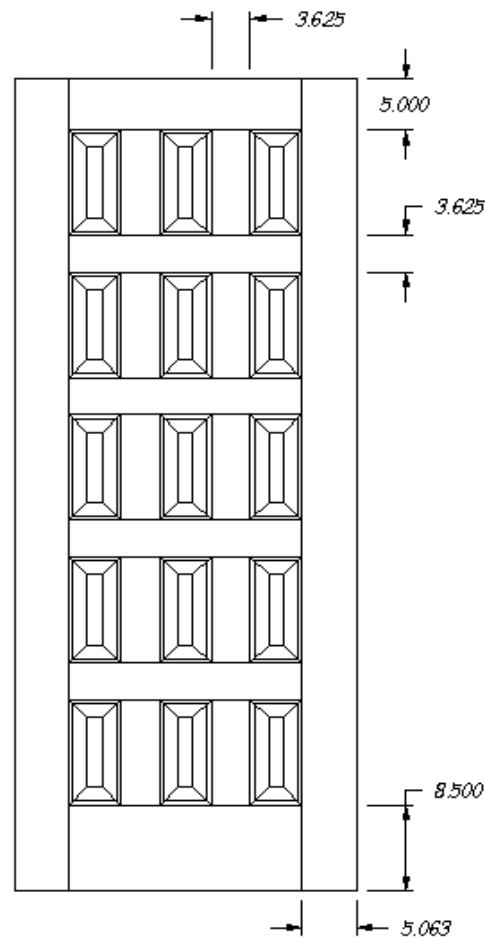

ALL DOORS ARE ALSO AVAILABLE WITH FLAT PANELS OR GLASS.

Doors of Distinction

K-3120

K-5930

K-3180