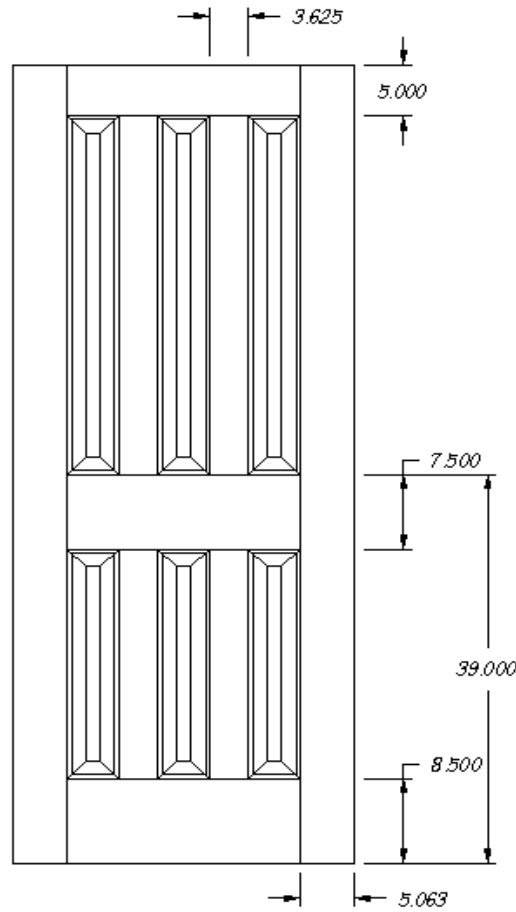

ALL DOORS ARE ALSO AVAILABLE WITH FLAT PANELS OR GLASS.

Doors of Distinction

K-3060