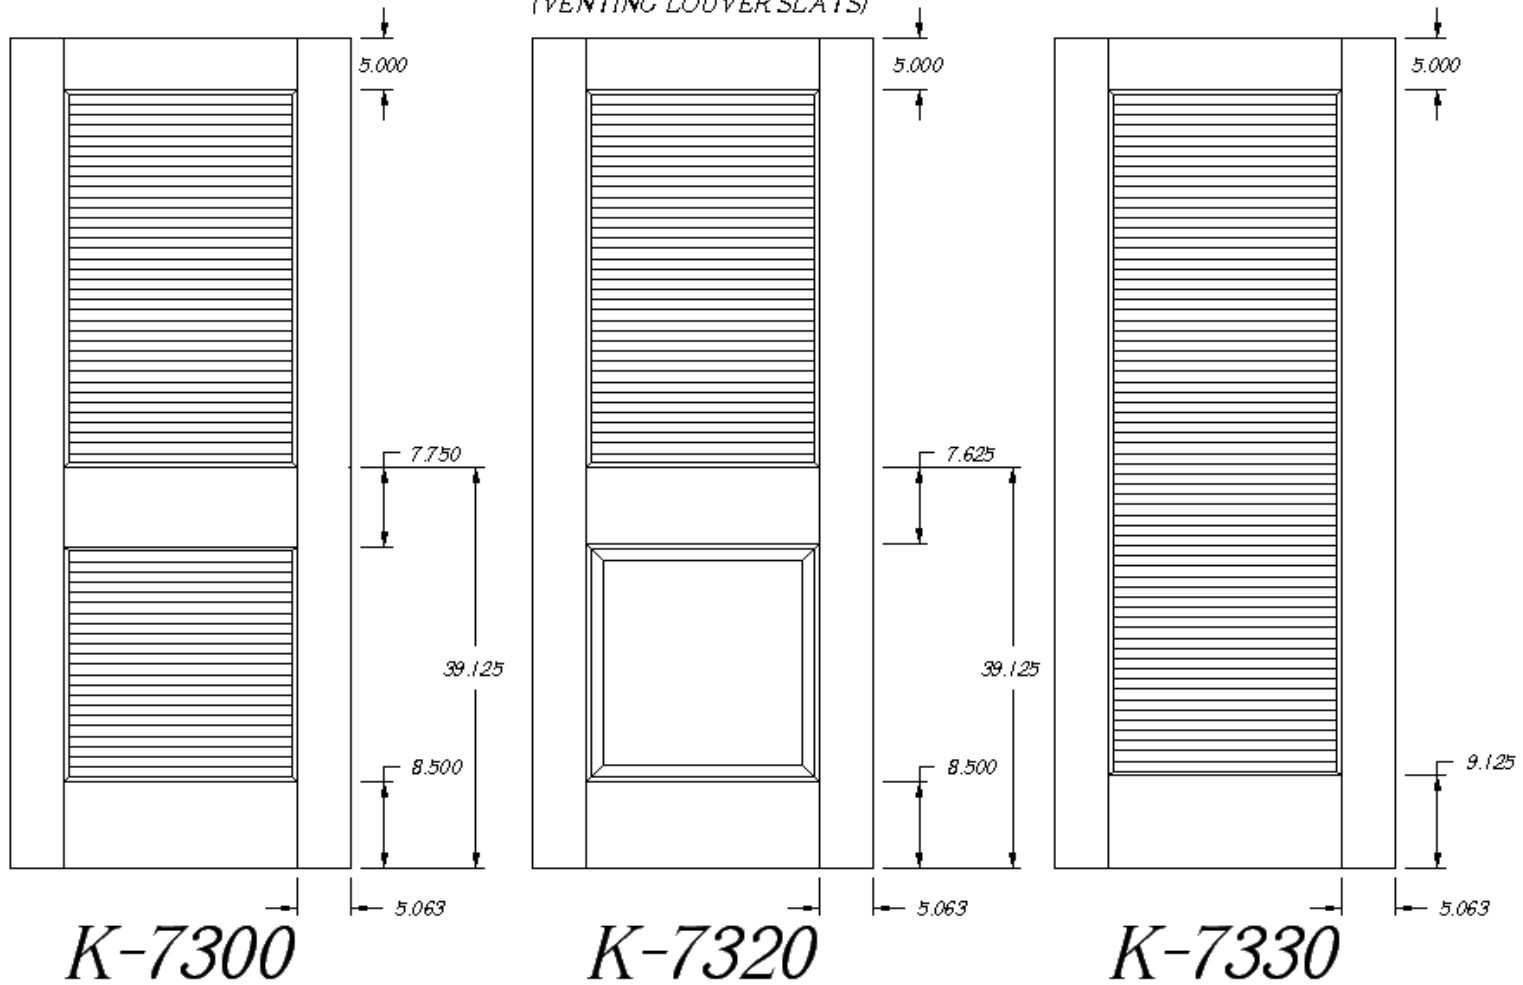

Doors of Distinction

ALL DOORS ARE ALSO AVAILABLE WITH FLAT PANELS OR GLASS.

K-5320

K-5410

FACTORY REQUIRES LOUVER OPENING TO END WITH 7/8" MEASUREMENT.
FACTORY RECOMMENDS ANTI-SAG BAR ON DOORS WIDER THAN 30",
INCLUDED ONLY IF REQUESTED.
(VENTING LOUVER SLATS)