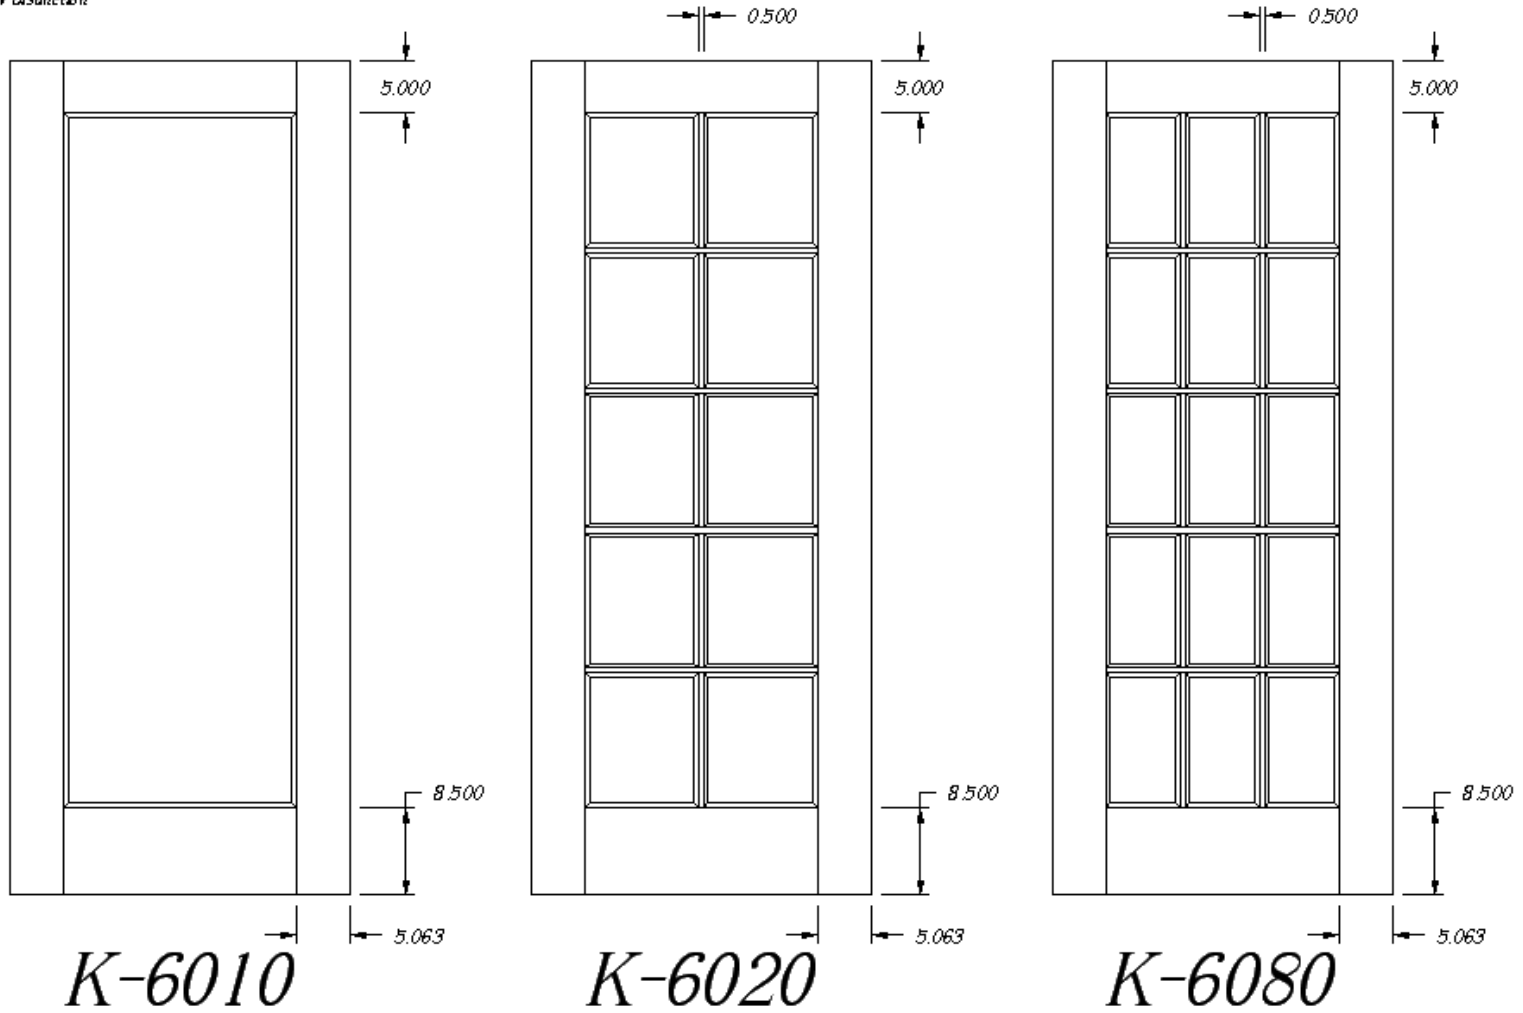

Doors of Distinction

AVAILABLE IN CLEAR TEMPERED, BEVELED, V-GROOVE,
WHITE HUE OPAQUE AND INSULATED.