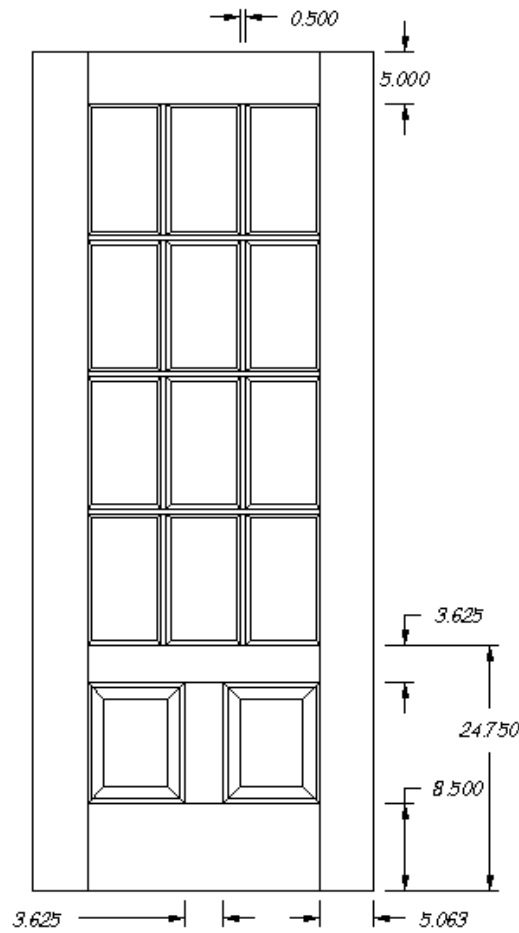

Doors of Distinction

AVAILABLE IN CLEAR TEMPERED, BEVELED, V-GROOVE,
WHITE HUE OPAQUE AND INSULATED.

K-3800