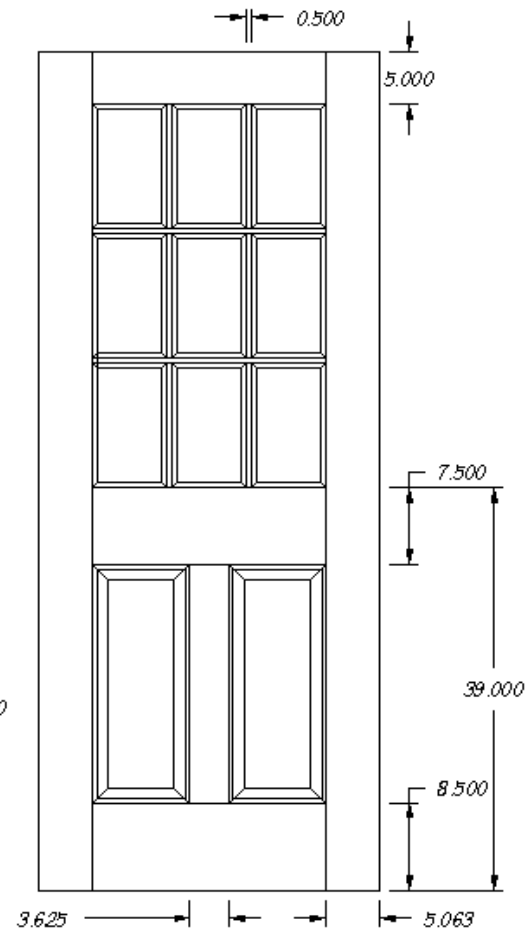

Doors of Distinction

AVAILABLE IN CLEAR TEMPERED, BEVELED, V-GROOVE,
WHITE HUE OPAQUE AND INSULATED.

K-3750