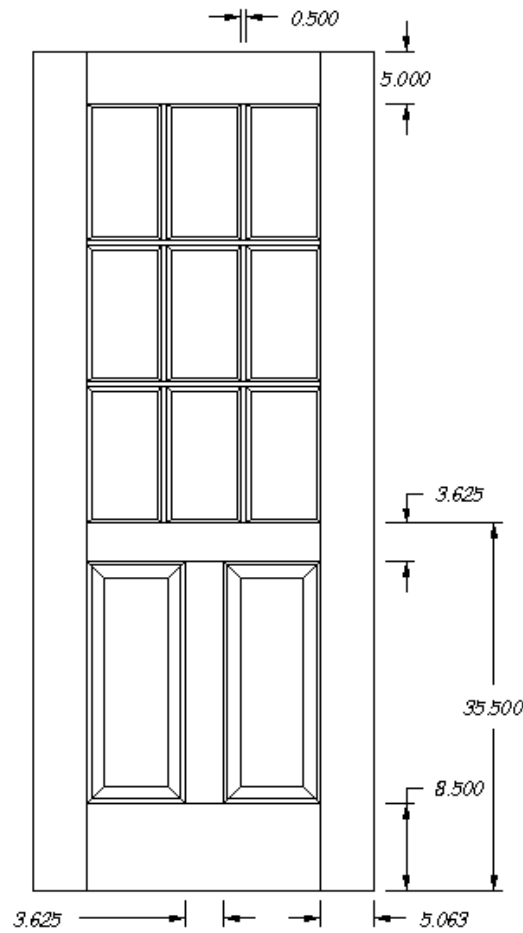

Doors of Distinction

AVAILABLE IN CLEAR TEMPERED, BEVELED, V-GROOVE,
WHITE HUE OPAQUE AND INSULATED.

K-3820