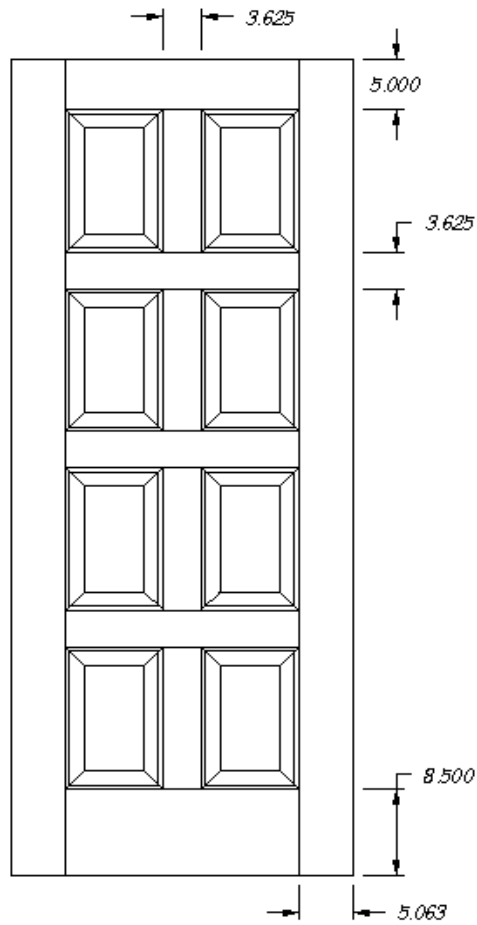

ALL DOORS ARE ALSO AVAILABLE WITH FLAT PANELS OR GLASS.

Doors of Distinction

K-5810