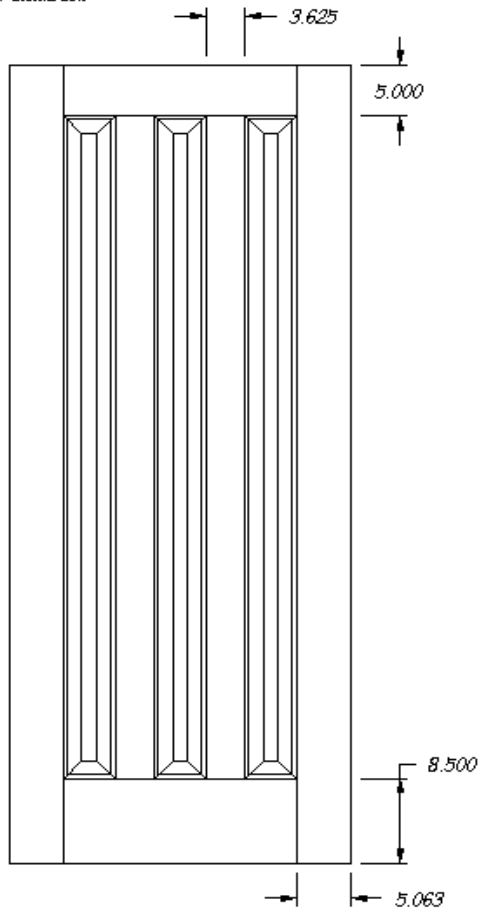

ALL DOORS ARE ALSO AVAILABLE WITH FLAT PANELS OR GLASS.

Doors of Distinction

K-3030