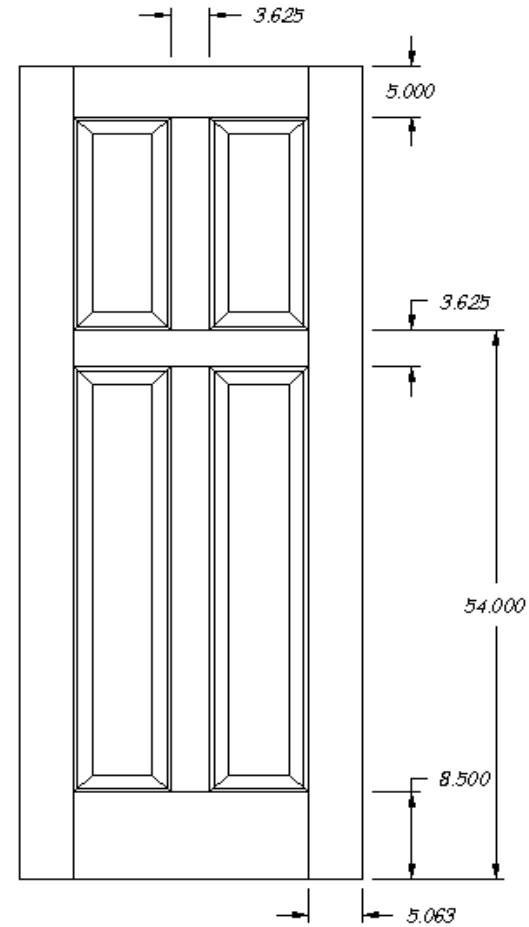

Doors of Distinction

ALL DOORS ARE ALSO AVAILABLE WITH FLAT PANELS OR GLASS.

K-5320

K-5410

FACTORY REQUIRES LOUVER OPENING TO END WITH 7/8" MEASUREMENT.
FACTORY RECOMMENDS ANTI-SAG BAR ON DOORS WIDER THAN 30",
INCLUDED ONLY IF REQUESTED.
(VENTING LOUVER SLATS)