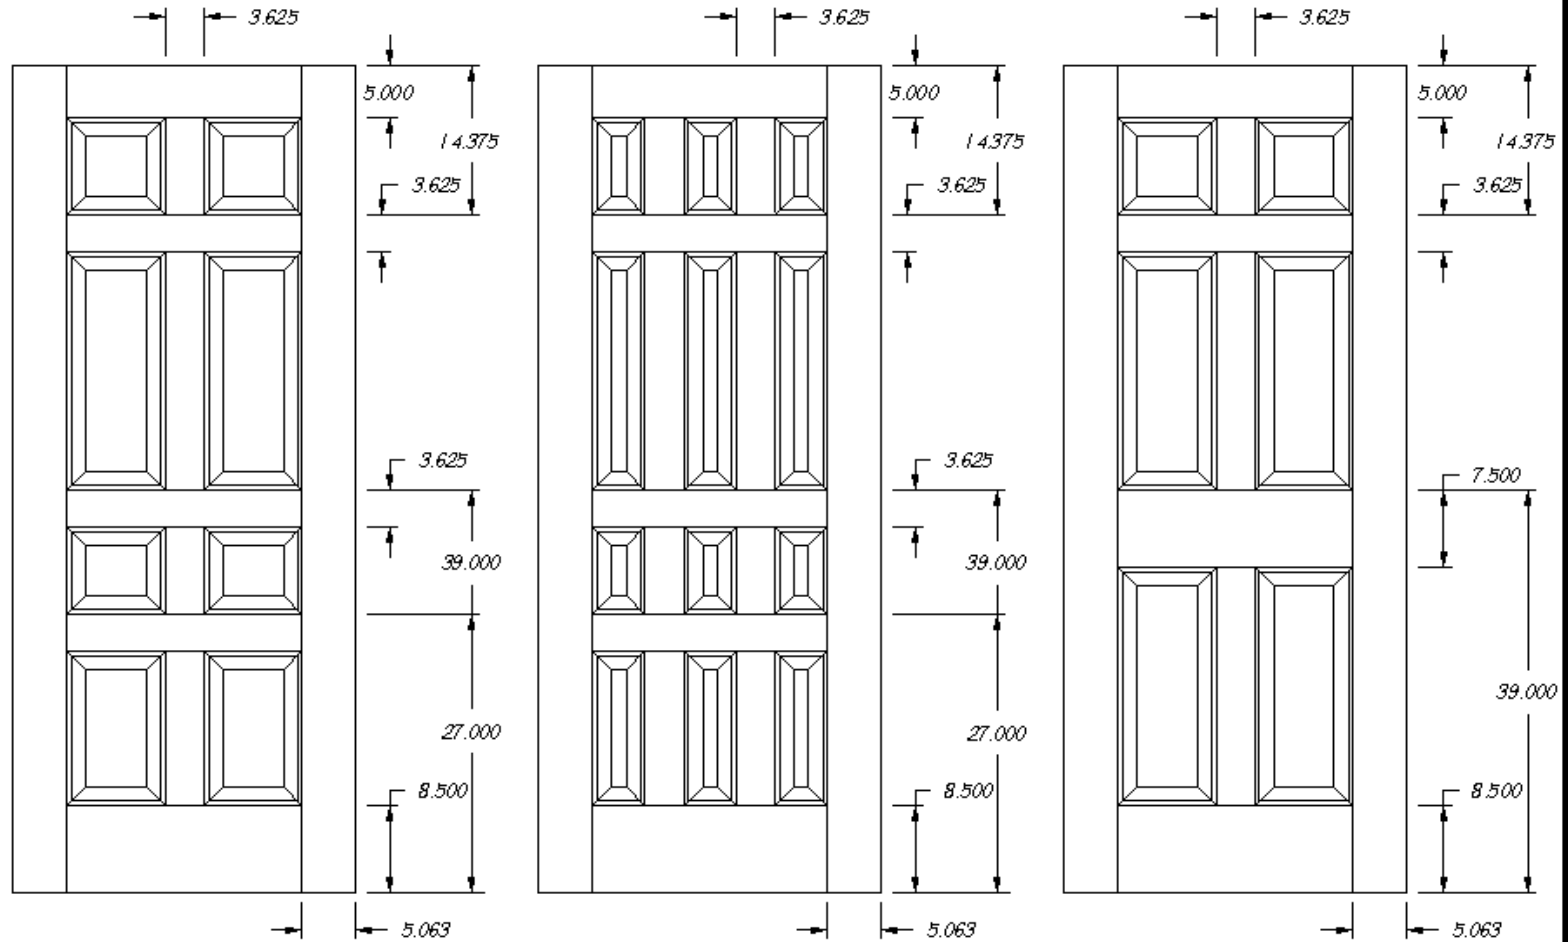

ALL DOORS ARE ALSO AVAILABLE WITH FLAT PANELS OR GLASS.

Doors of Distinction

K-3080

K-3320

K-5610