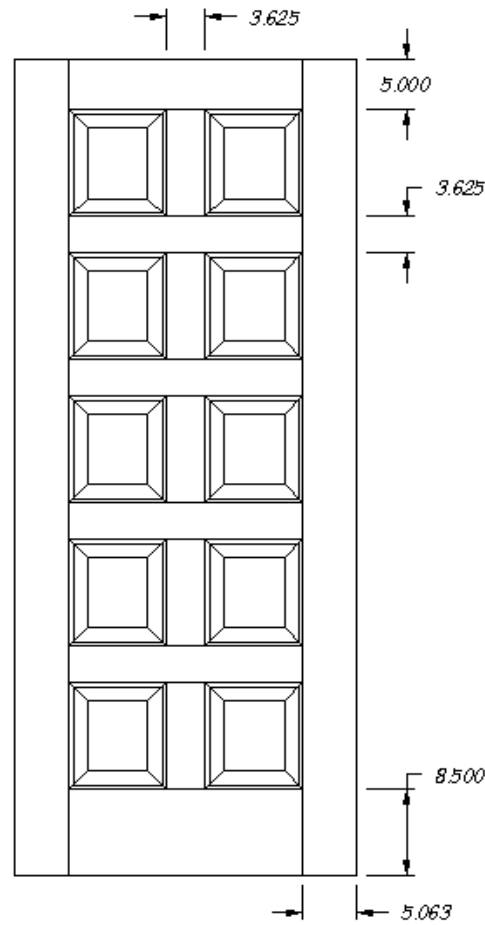

ALL DOORS ARE ALSO AVAILABLE WITH FLAT PANELS OR GLASS.

Doors of Distinction

Available