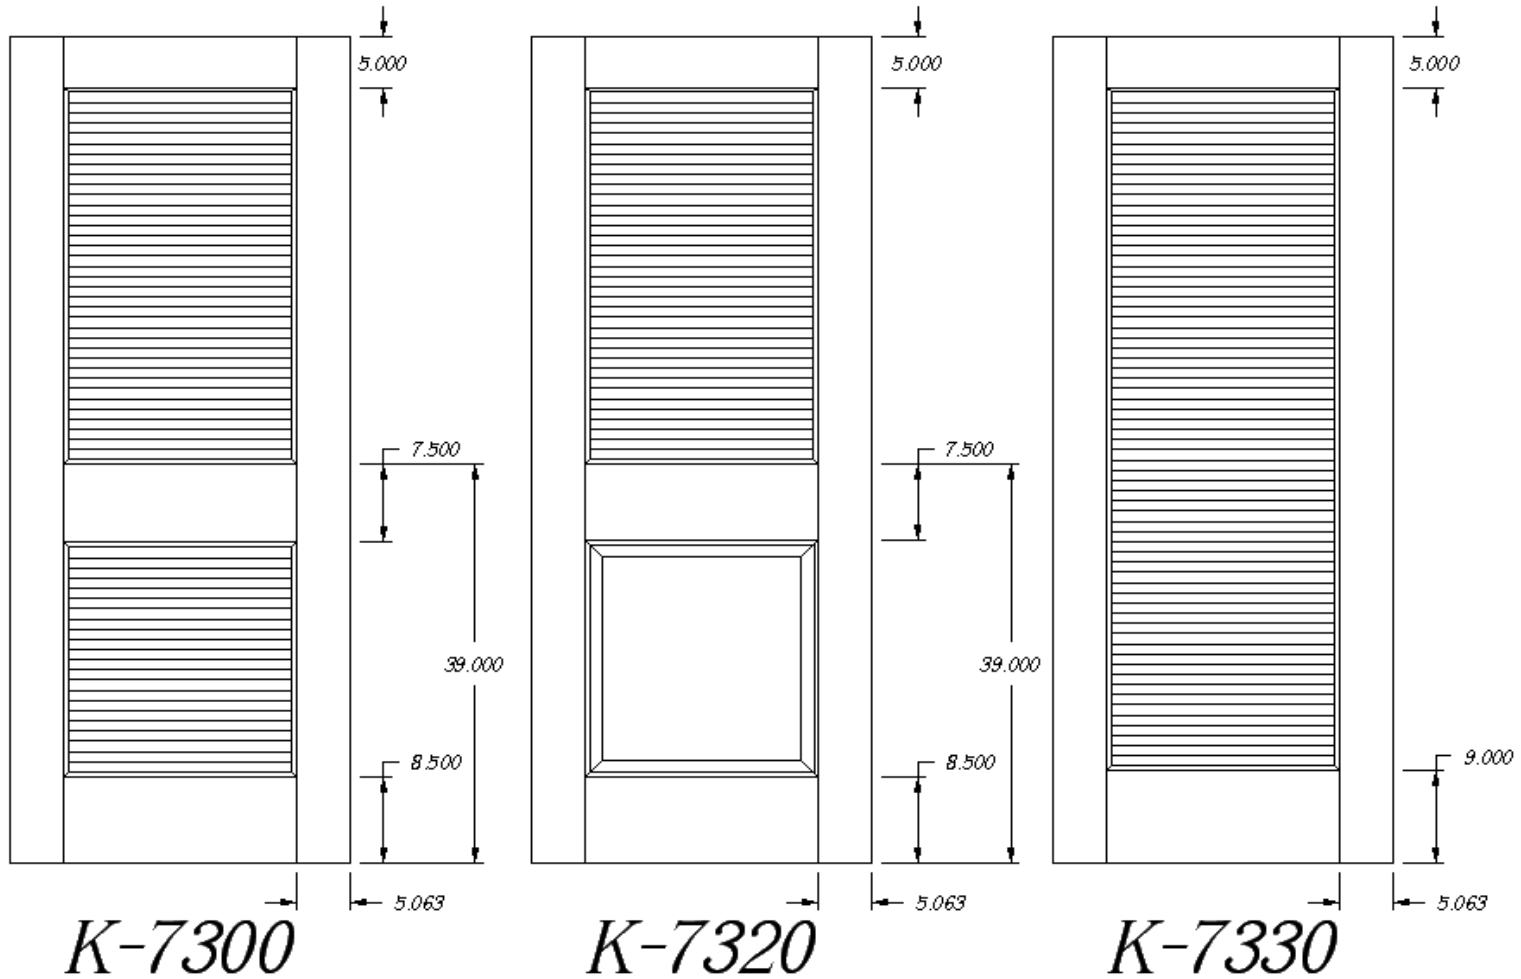

Doors of Distinction

FACTORY REQUIRES CHEVRON OPENING TO END WITH A WHOLE NUMBER.
(NONVENTING CHEVRON LOUVERS)