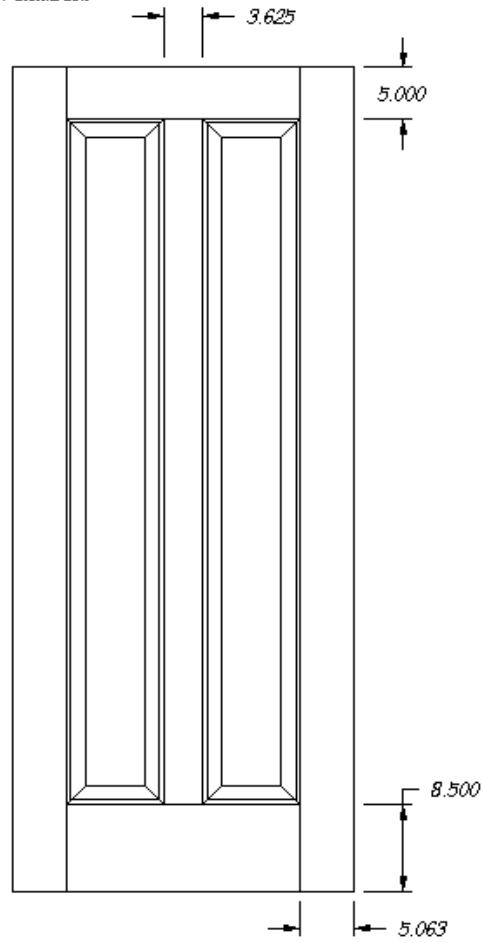

ALL DOORS ARE ALSO AVAILABLE WITH FLAT PANELS OR GLASS.

Doors of Distinction

K-5020