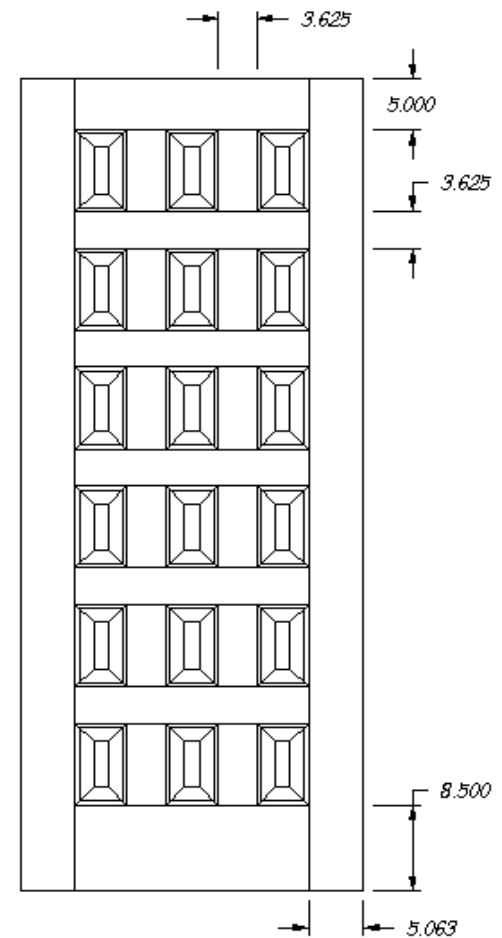

ALL DOORS ARE ALSO AVAILABLE WITH FLAT PANELS OR GLASS.

Doors of Distinction

K-3120

K-5930

K-3180