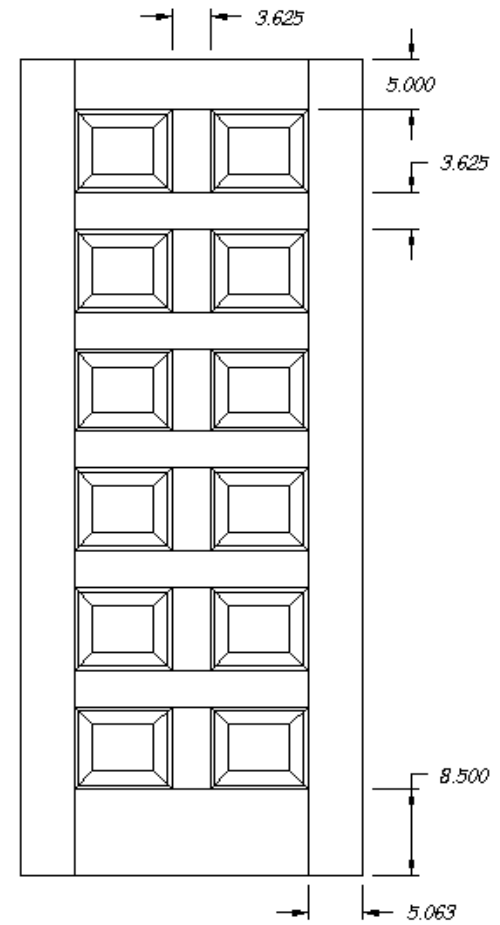

ALL DOORS ARE ALSO AVAILABLE WITH FLAT PANELS OR GLASS.

Doors of Distinction

K-3220