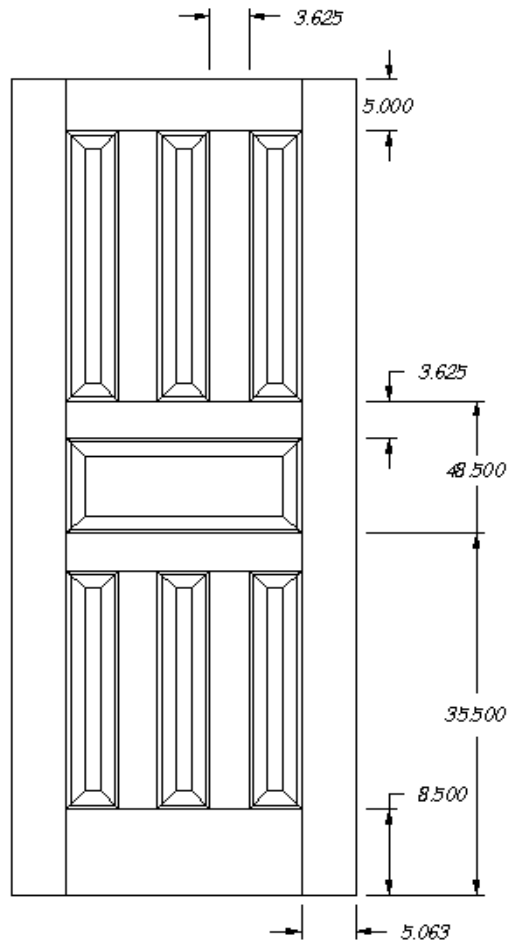

Doors of Distinction

ALL DOORS ARE ALSO AVAILABLE WITH FLAT PANELS OR GLASS.

K-3070