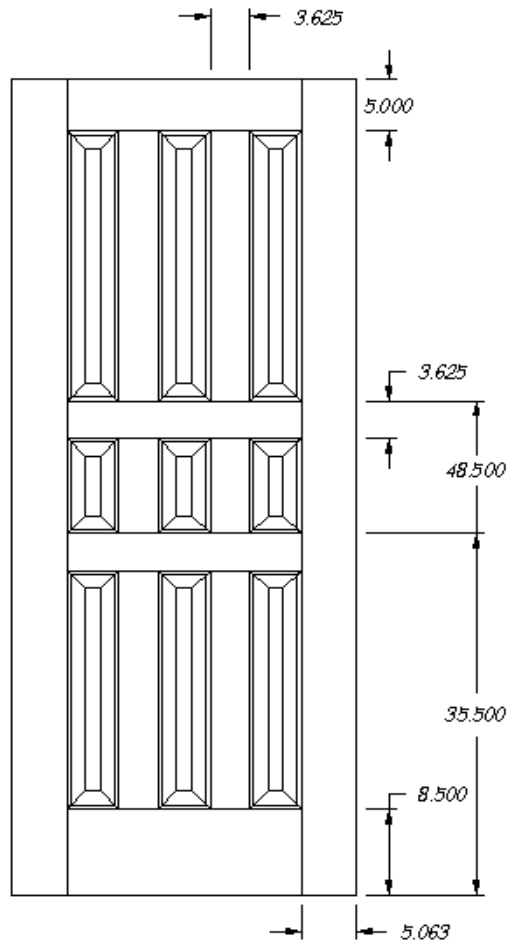

Doors of Distinction

ALL DOORS ARE ALSO AVAILABLE WITH FLAT PANELS OR GLASS.

K-3190